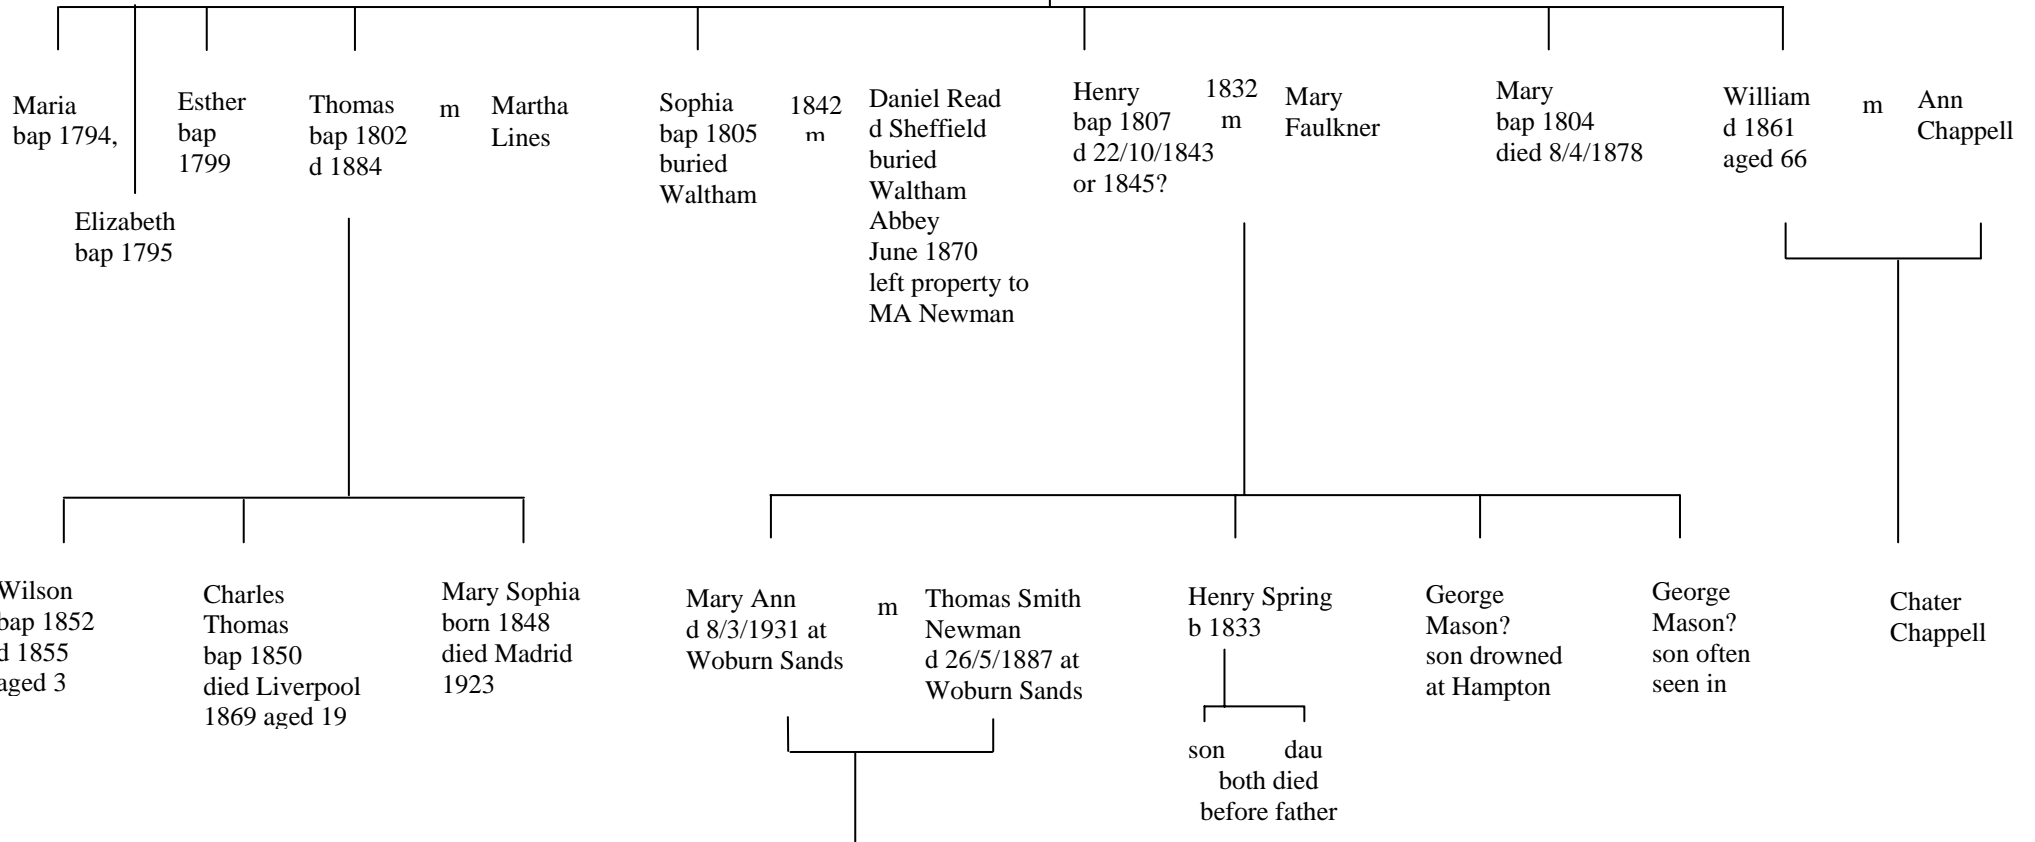

Chater Pedigree

Thomas Chater
 buried Ampthill
 22/1/1836

m

Mary Spring?
 d 20/9/1854
 aged 90
 bur at Ampthill

SEE
 NEWMAN
 PEDIGREE