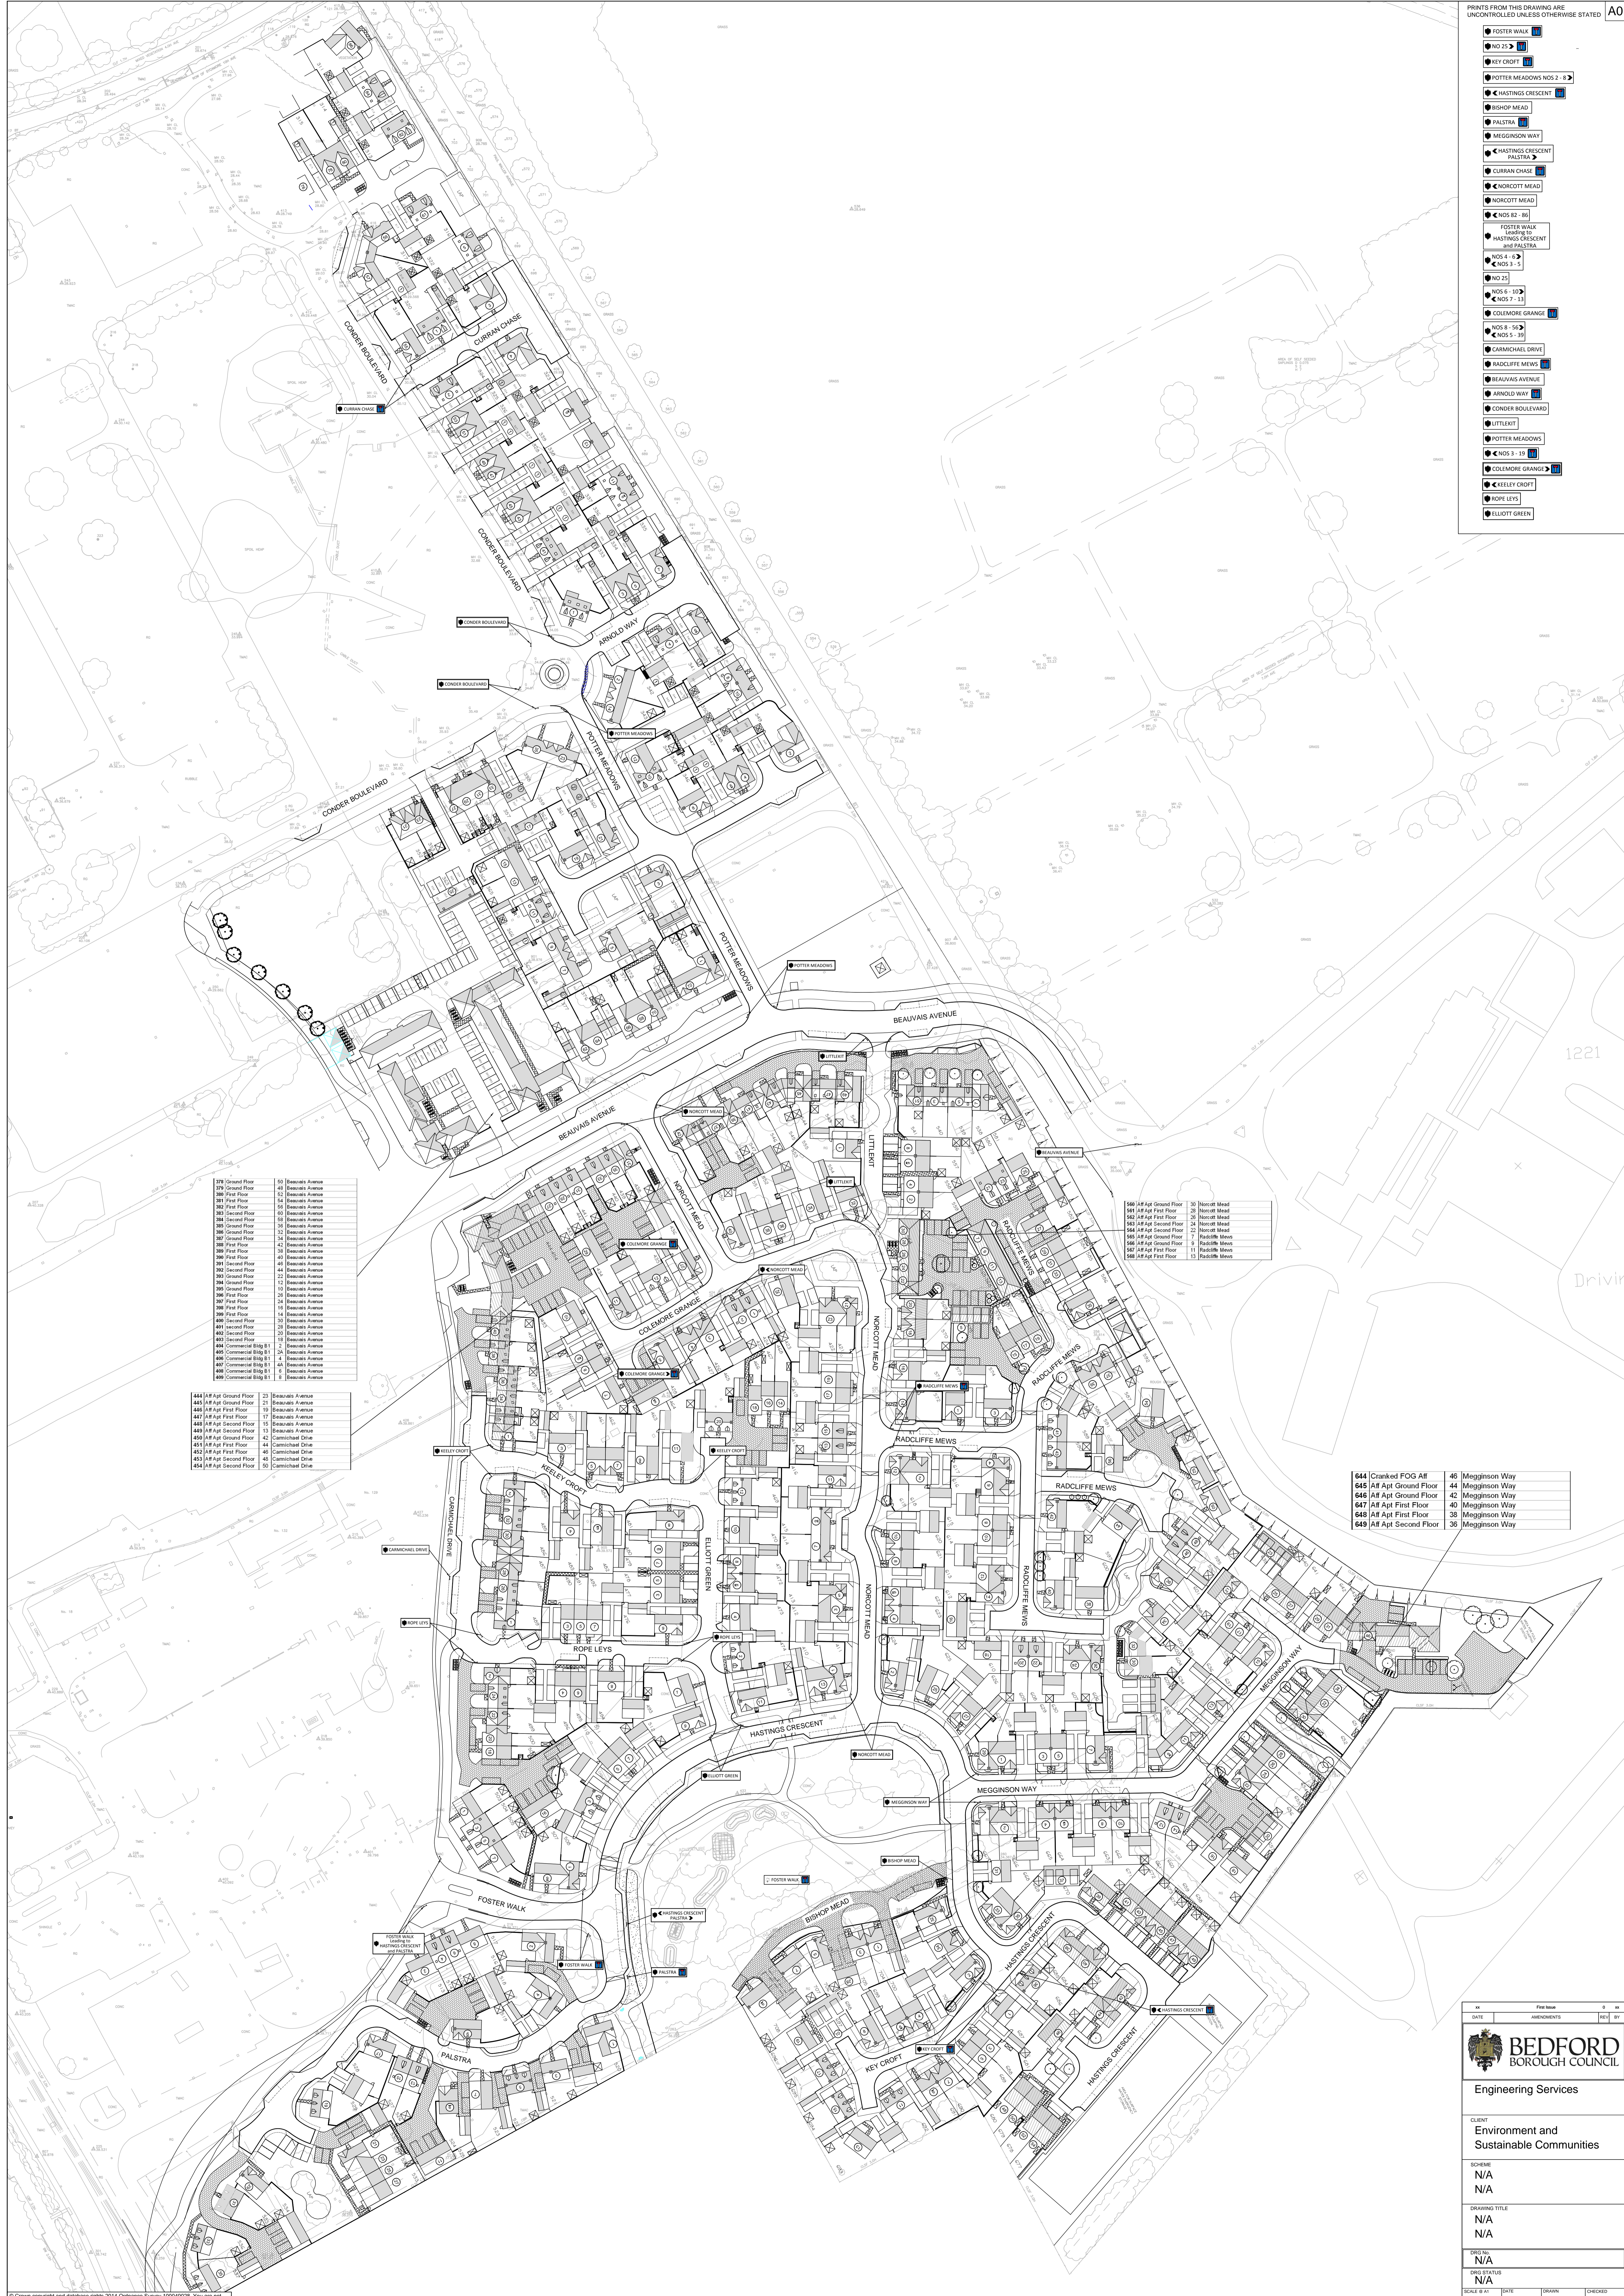

1. PRINTS FROM THIS DRAWING ARE UNCONTROLLED UNLESS OTHERWISE STATED
2. FOSTER WALK
   - NO 23
   - KEY CROFT
   - POTTER MEADOWS NOS 2 - 13
   - HASTINGS CRESCENT
   - BISHOP MEAD
   - PALSTRA
   - MEGGINSON WAY
   - HASTINGS CRESCENT PALSTRA
   - CURRAN CHASE
   - NORCOTT MEAD
   - NORCOTT MEAD
   - NOS 82 - 84
   - FOSTER WALK leading to HASTINGS CRESCENT and PALSTRA
   - NOS 8 - 39
   - NOS 3 - 5
   - NO 25
   - NOS 6 - 10
   - NOS 7 - 13
   - COLEMORE GRANGE
   - NOS 8 - 50
   - NOS 5 - 39
   - CARMICHAEL DRIVE
   - RADCLIFFE MEWS
   - BEAUVAIS AVENUE
   - ARNOLD WAY
   - CONDER BOULEVARD
   - LITTLEKOT
   - POTTER MEADOWS
   - NOS 3 - 15
   - COLEMORE GRANGE
   - KEELEY CROFT
   - ROPE LEYS
   - ELLIOTT GREEN

1221

Driving

DATE: 01/04/11

REV: 01

First Issue

AMENDMENTS

BY

FOR

BEDFORD BOROUGH COUNCIL

Engineering Services

CLIENT: Environment and Sustainable Communities

SCHEME: N/A

DRAWING TITLE: N/A

DRG NO: N/A

DRG STATUS: N/A

SCALE: 1:200

DATE: 01/04/11

DRAWN: N/A

CHECKED: N/A