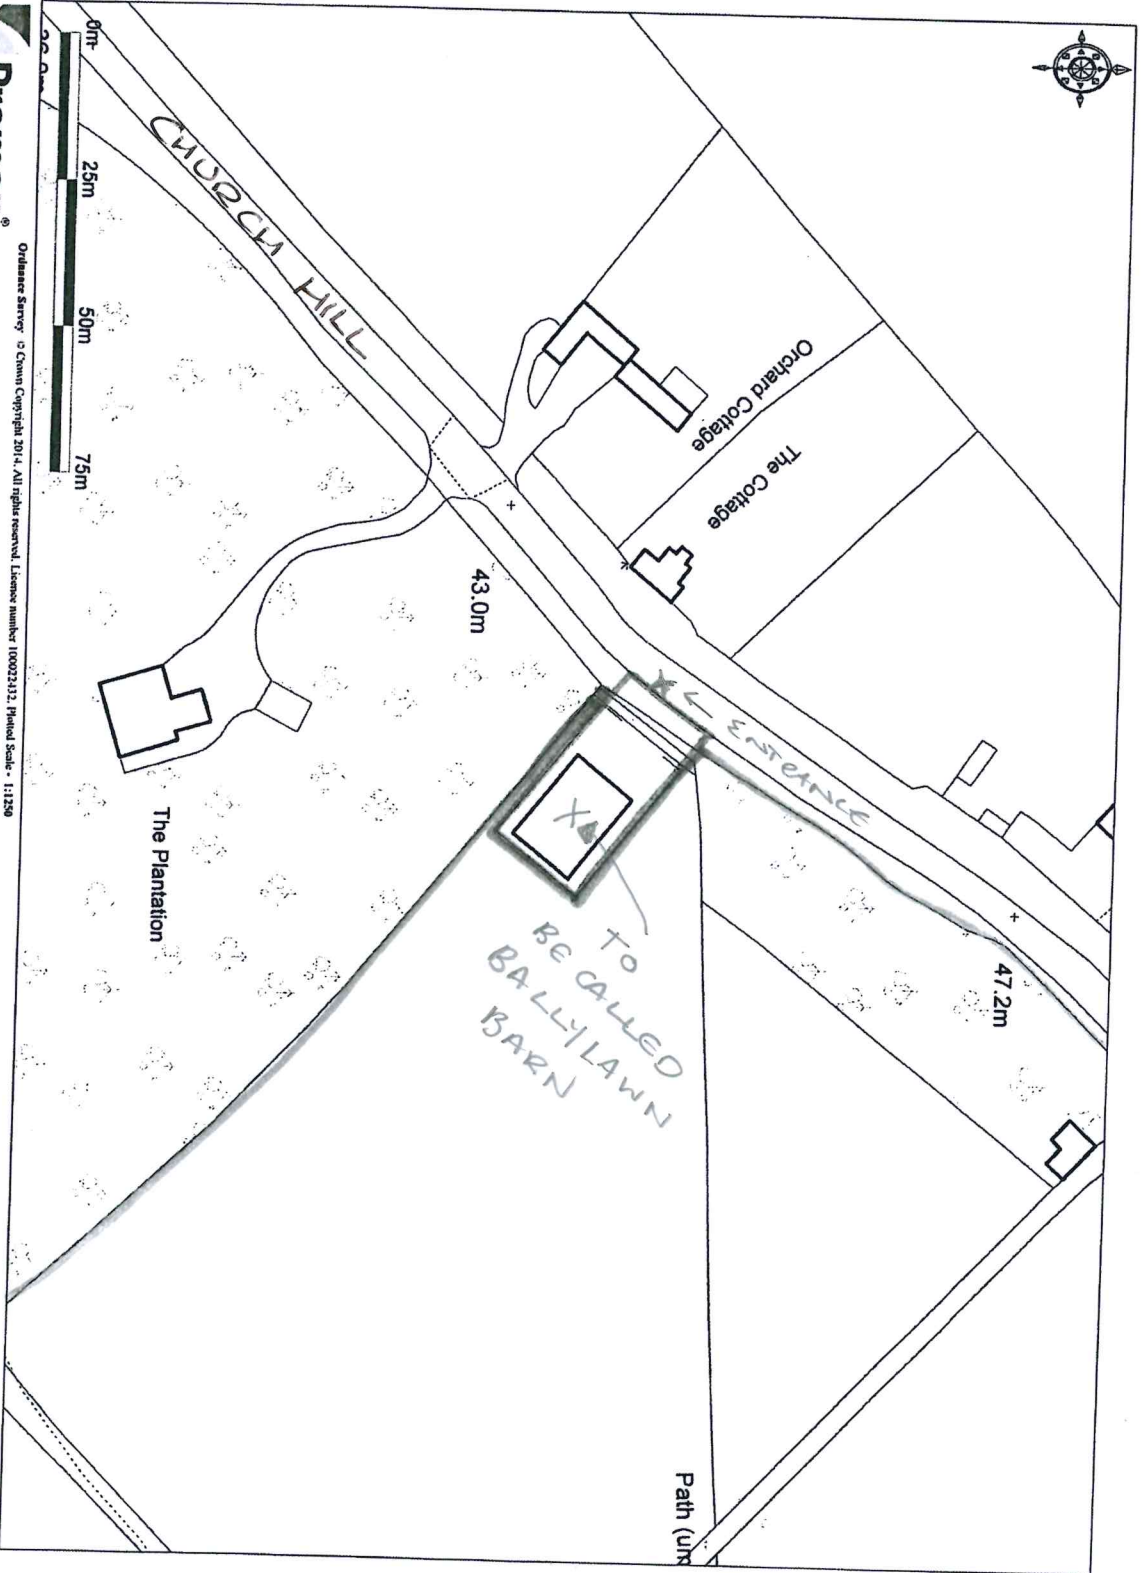

MK442RL

Site Location Plan 1:1250

Promap

Ordnance Survey © Crown Copyright 2014. All rights reserved. Licence number 100023132. Printed Scale - 1:1250

GC Planning Partnership Ltd