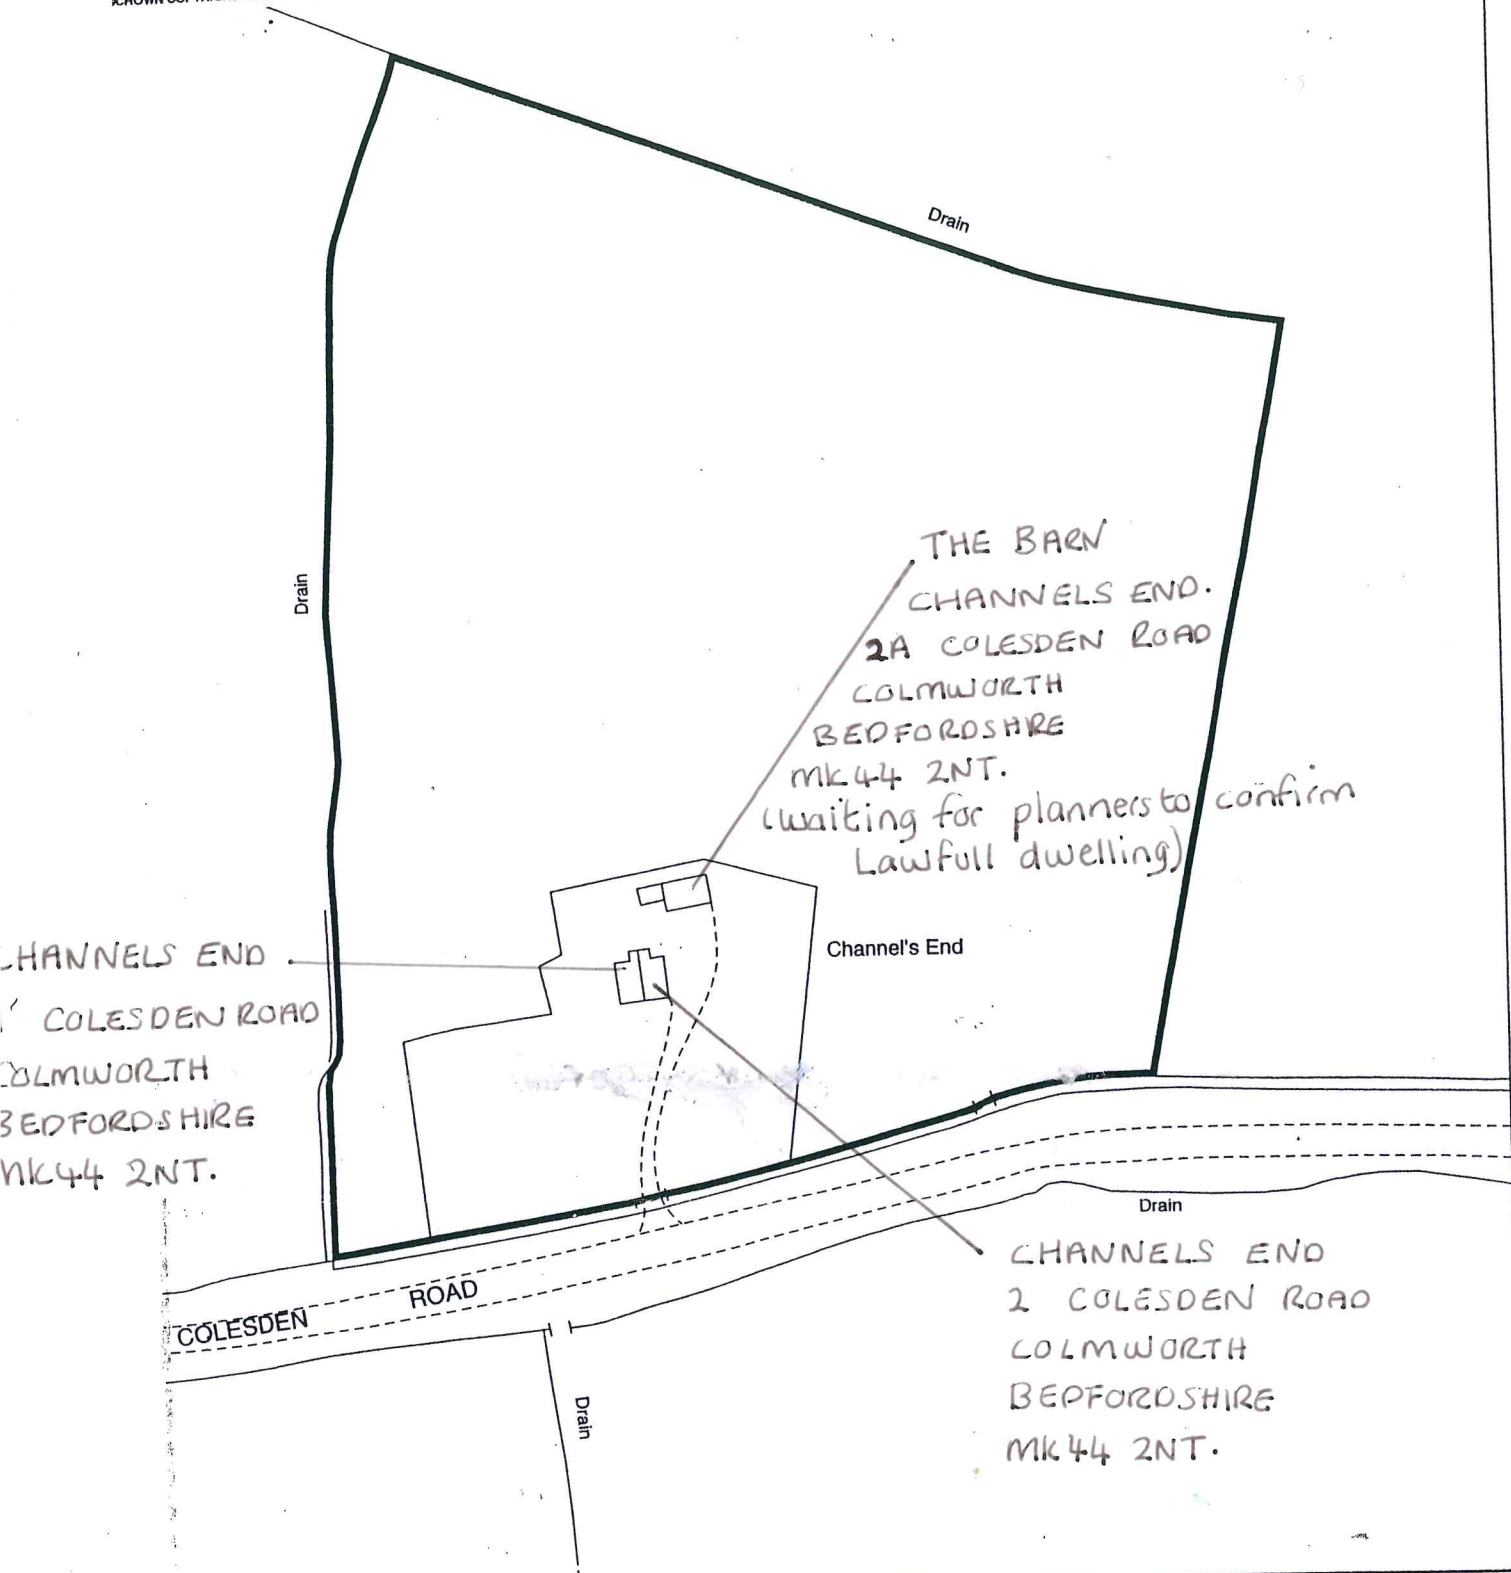

LR

TITLE NUMBER
BD220850

BEDFORDSHIRE : BEDFORD

ORDNANCE SURVEY MAP REFERENCE:

TL1156SE

SCALE 1:1250 Enlarged from 1/2500

CROWN COPYRIGHT. Produced by HMLR. Further reproduction in whole or in part is prohibited without the prior written permission of Ordnance Survey, Licence Number GD 272728.