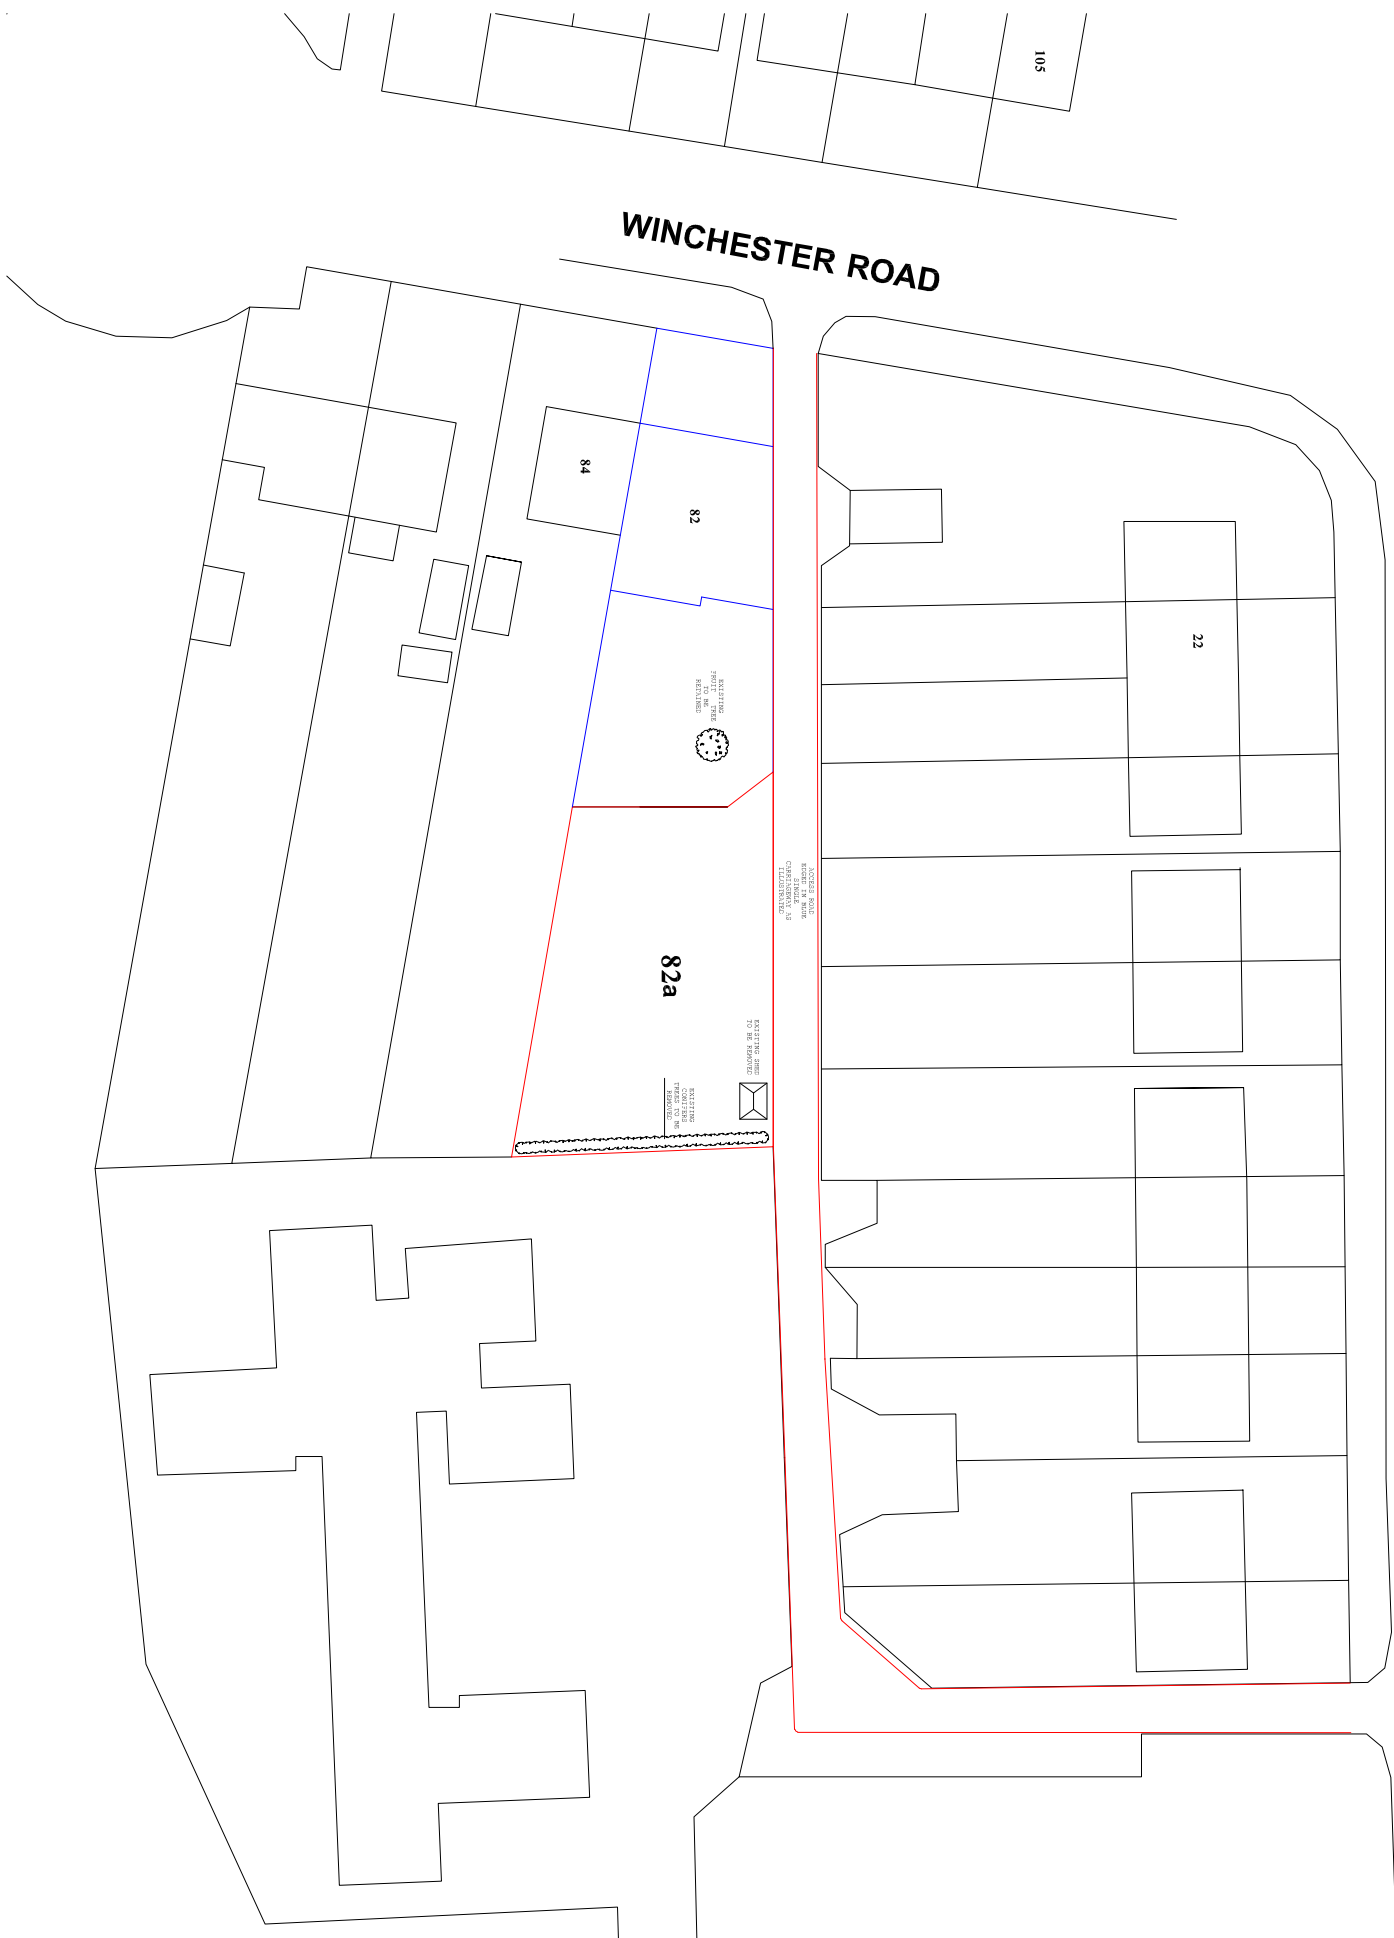

SITE LOCATION PLAN

	client	project	Project No.	071724-82
	Mrs S. Woodgate	Erection of Single Storey Dwelling	Drawing No.	DIL.P1-04
30 Rosamond Road Bedford MK40 3SS	82 Winchester Road		Scale	1:500 @ A3
	Bedford		Date	07-11-2017
	MK42 0SB		Rev.	
m: 07760401864 e: info@matodesign.co.uk www.matodesign.co.uk				