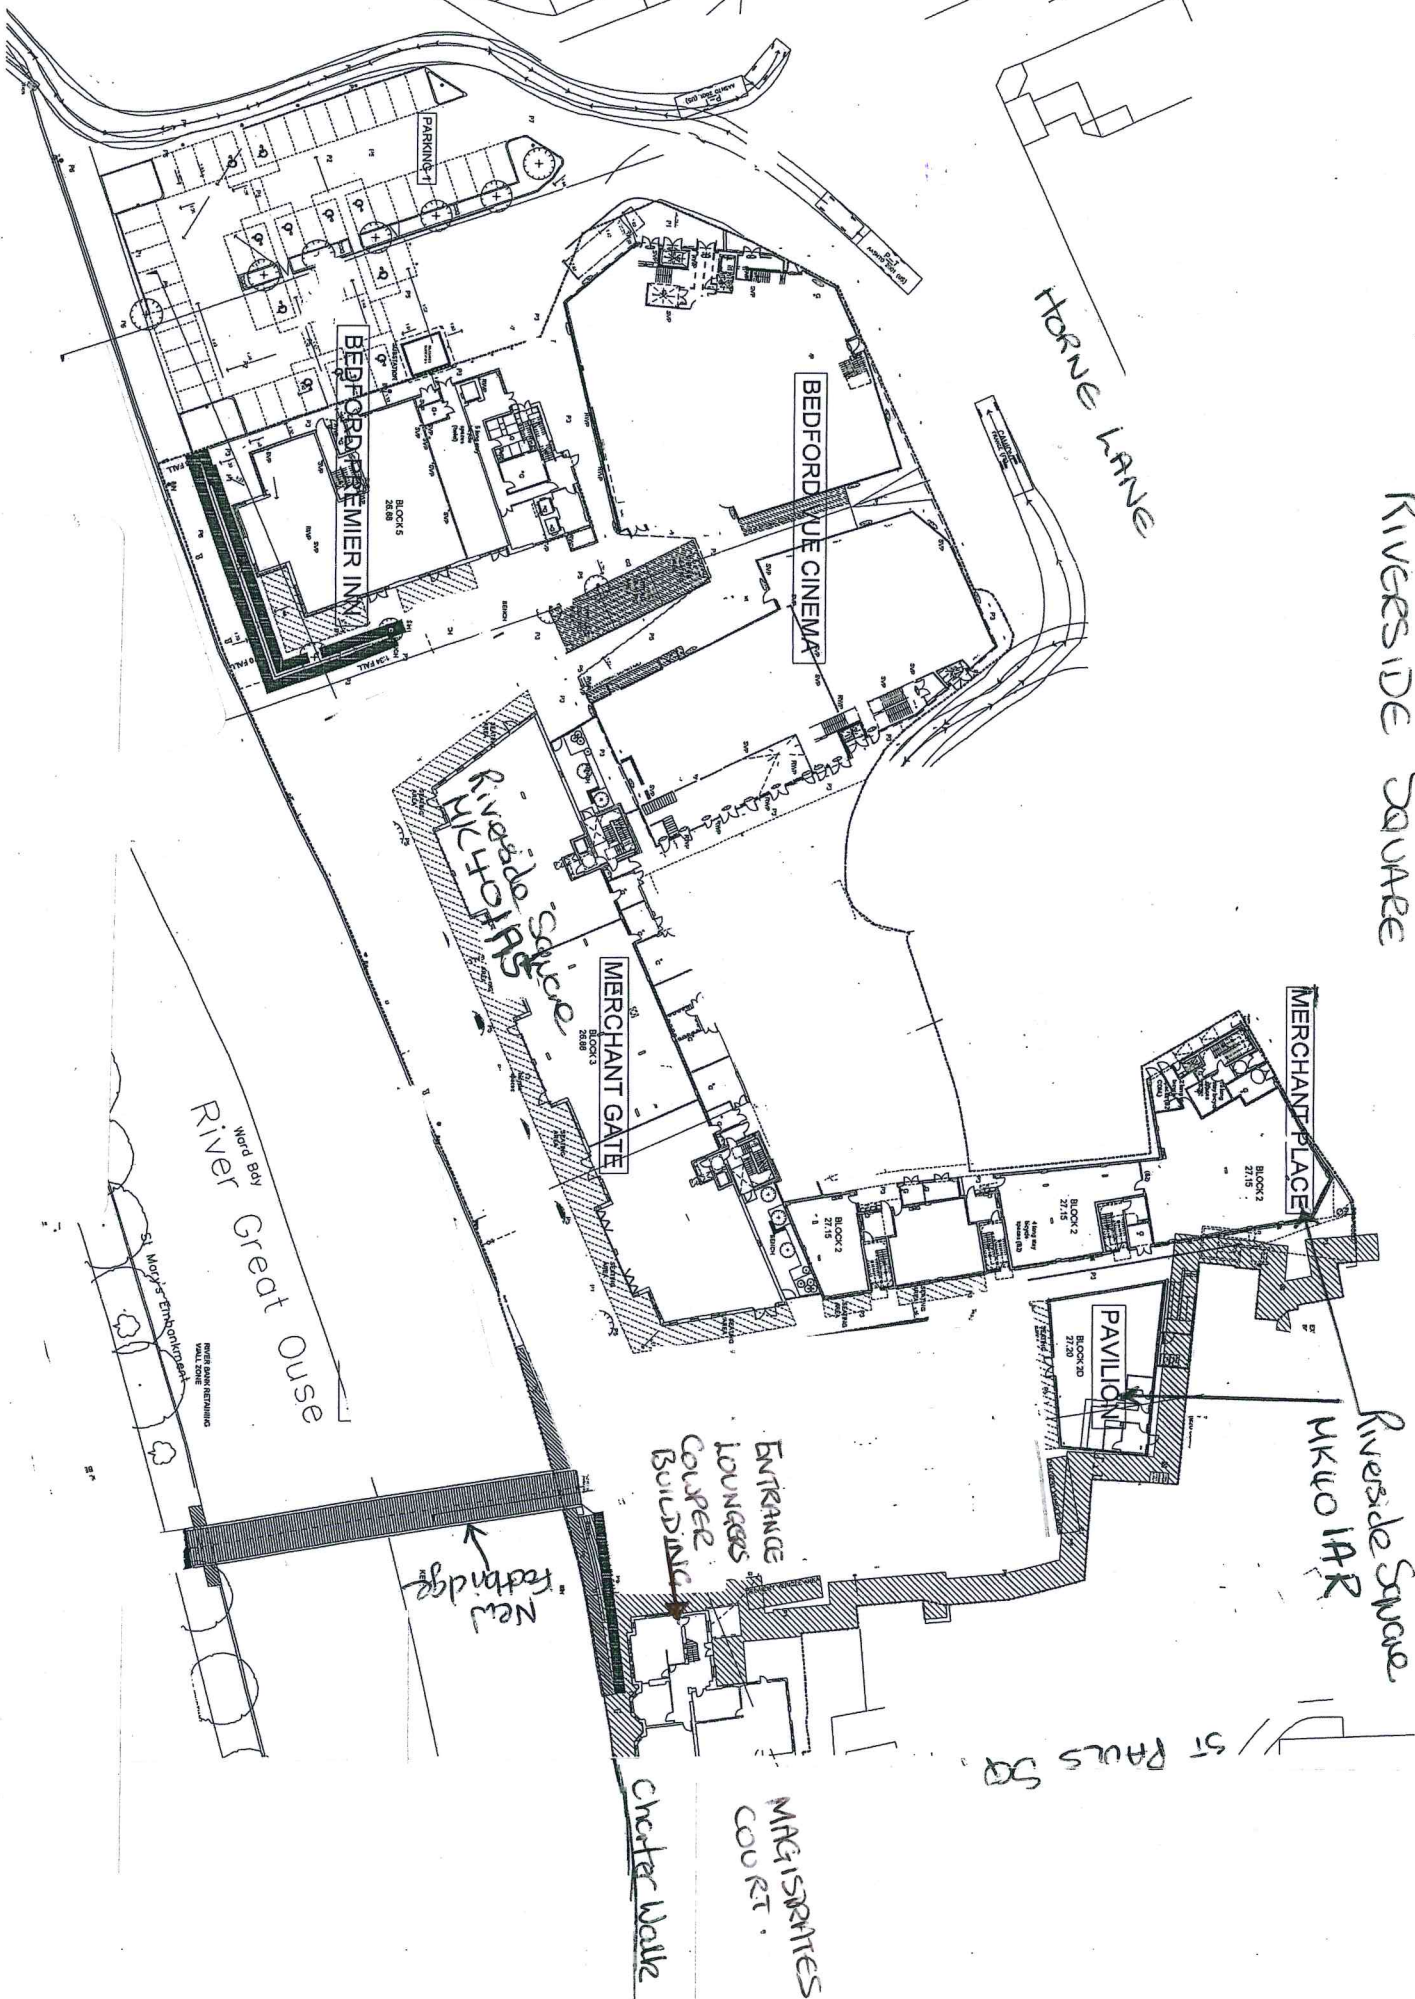

RIVER STREET

HORNE LANE

RIVERSIDE SQUARE

River Great Ouse
Ward 801

St Mary's Embankment

New Pedbridge

ENTRANCE LOUNGES COUPEE BUILDING

MAGISTRATES COURT
Chester Wall

MERCHANT PLACE
Block 2
27.15

PAVILION
Block 10
27.29

BEDFORD VUE CINEMA

BEDFORD PREMIER INN
Block 5
26.88

MERCHANT GATE
Block 3
26.88

Riverside Square
Block 1
26.88

Riverside Square
MK10 1AR

ST PAULS SQ